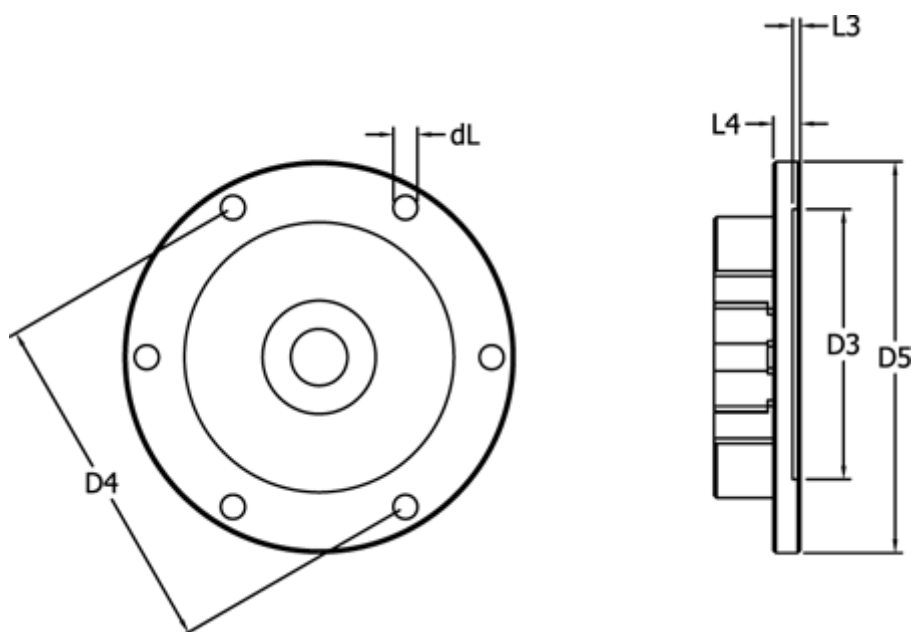

Data Sheet

Article number: 3302300230

Description: Tschan Flange SX S300 part 230
Maks. boring 140 mm

Measures

D3	= 315
D4	= 360
D5	= 385
DL - number x size	= 16x13,5
L3	= 4
L4	= 24